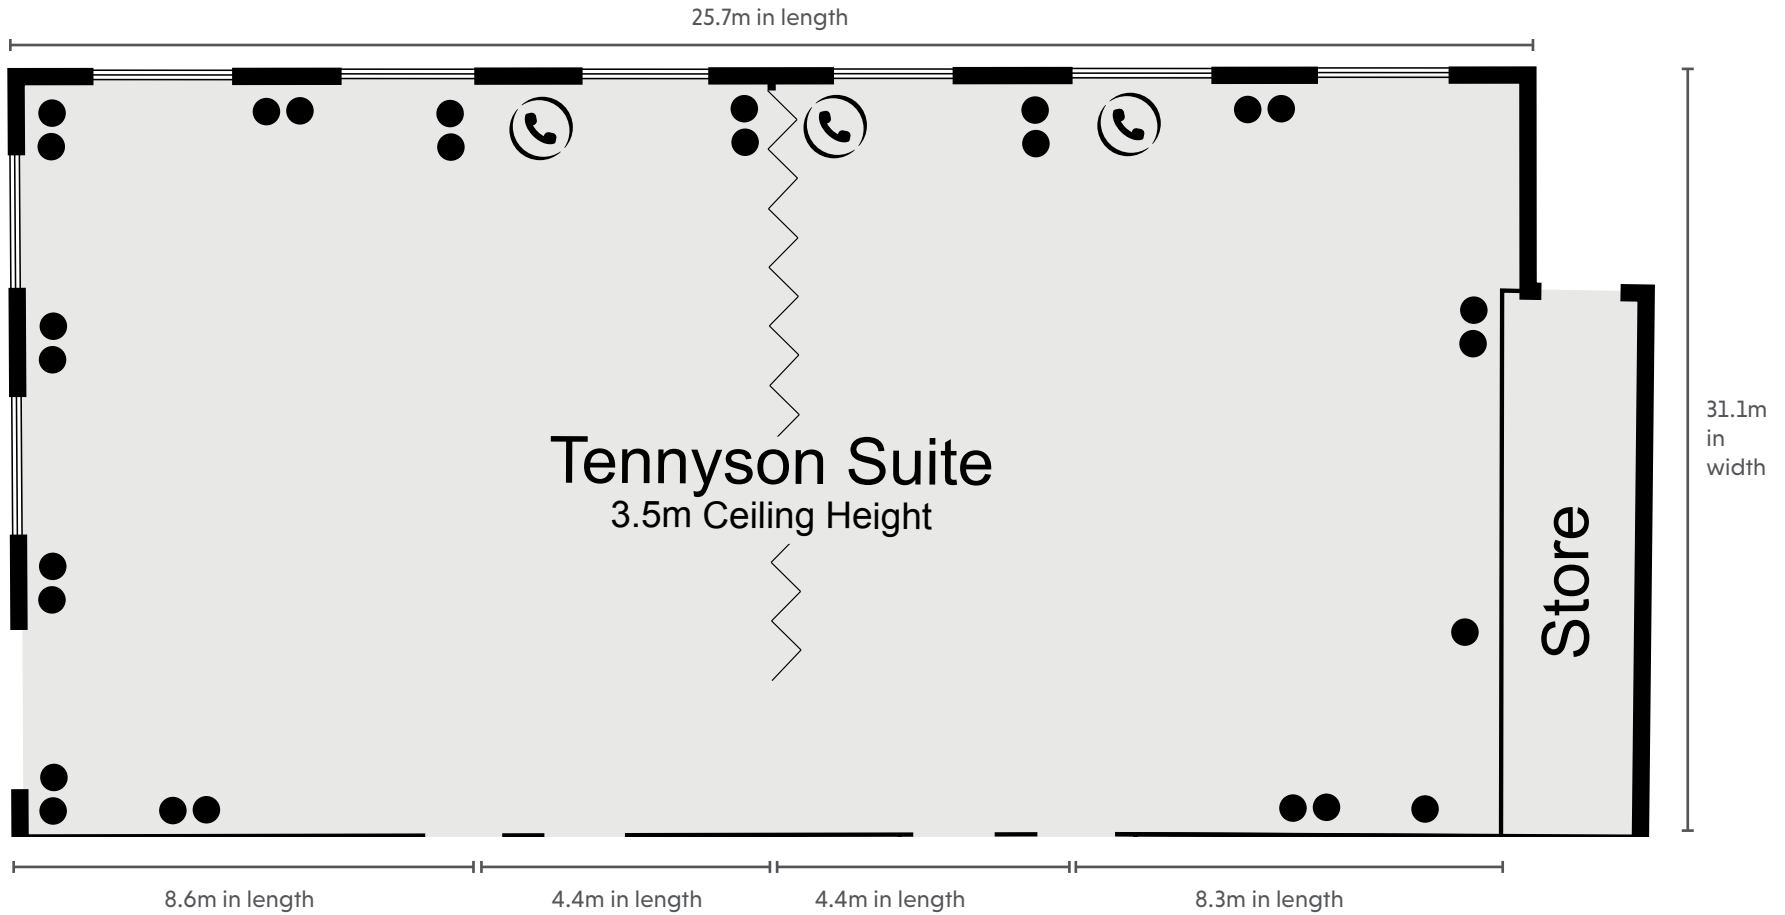

FOREST PINES

THE QHOTELS COLLECTION

CAPACITIES

Meeting Room	Dimensions (m) L x W x H	Floor	Theatre	Cabaret	Classroom	Boardroom	Banquet	U-Shape	Dinner Dance
Tennyson	25.7 x 13.1 x 3.5	G	360	224	172	96	300	78	280
Tennyson 1	12.9 x 8.6 x 3.5	G	121	64	58	32	80	26	60
Tennyson 4	12.9 x 8.6 x 3.5	G	121	64	58	32	80	26	60
Tennyson 1 & 2	12.9 x 12.9 x 3.5	G	180	104	85	48	130	38	100
Tennyson 3 & 4	12.9 x 12.6 x 3.5	G	180	104	85	48	130	38	100
Tennyson 2, 3 & 4	16.8 x 12.9 x 3.5	G	235	136	111	62	170	50	150
Tennyson 1, 2 & 3	16.8 x 12.9 x 3.5	G	235	136	113	62	170	50	150
Newton	26.0 x 10.0 x 3.1	1	280	168	133	72	180	60	160
Newton 1	8.4 x 10.0 x 3.1	1	90	80	42	24	60	19	40
Newton 4	8.4 x 10.0 x 3.1	1	90	48	42	24	60	19	40
Newton 1 & 2	12.7 x 10.0 x 3.1	1	137	80	64	36	85	29	75
Newton 3 & 4	12.7 x 10.0 x 3.1	1	137	80	64	36	85	29	75
Newton 2, 3 & 4	16.9 x 10.0 x 3.1	1	183	112	86	48	140	39	120
Newton 1, 2 & 3	16.9 x 10.0 x 3.1	1	183	112	86	48	140	39	120
The Plowright	8.8 x 6.4 x 2.8	1	40	32	28	20	n/a	13	n/a
Forest	25.0 x 12.0 x 2.7	G	220	150	100	60	180	50	160
Wesley	6.7 x 6.3 x 2.8	1	n/a	n/a	n/a	16	n/a	n/a	n/a
Dexter	6.7 x 6.5 x 2.8	1	n/a	n/a	n/a	16	n/a	n/a	n/a

KEY

- Single 13amp Power Point
- Double 13amp Power Point
- ☎ Telephone Socket
- ⚡ Partition Wall

KEY

- Single 13amp Power Point
- Double 13amp Power Point
- ☎ Telephone Socket
- ⋈ Partition Wall

FOREST PINES

THE GHOTELS COLLECTION

GROUND FLOOR

KEY

- Single 13amp Power Point
- Double 13amp Power Point
- ☎ Telephone Socket
- ⚡ Partition Wall

FOREST PINES

THE QHOTELS COLLECTION

FIRST FLOOR

KEY

- Single 13amp Power Point
- Double 13amp Power Point
- ☎ Telephone Socket
- ⋈ Partition Wall

FOREST PINES

THE QHOTELS COLLECTION

FIRST FLOOR