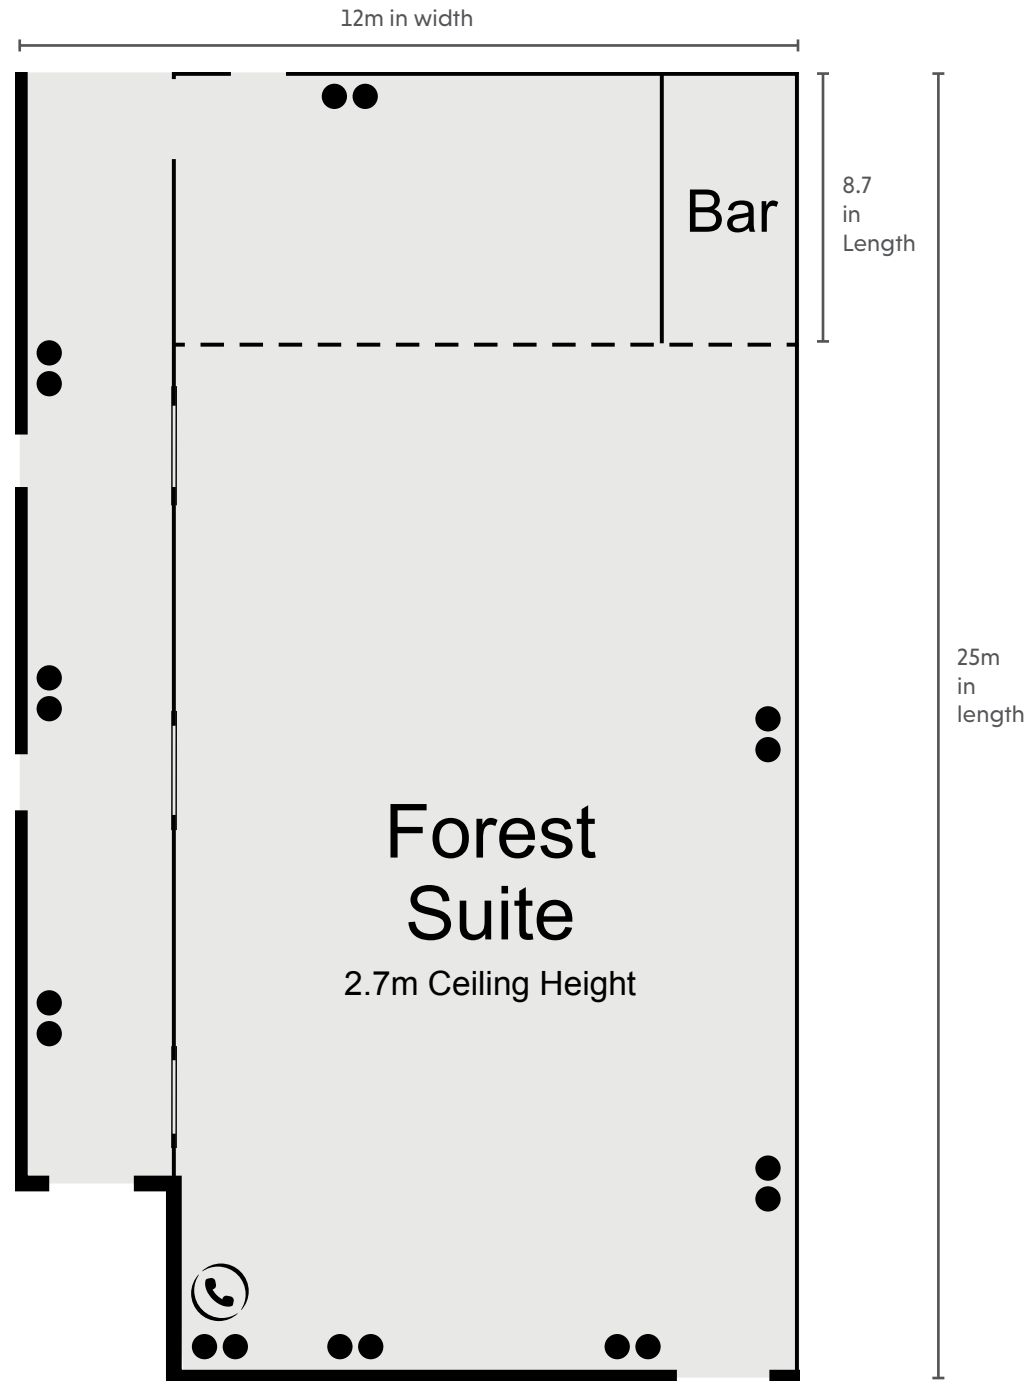

FOREST PINES

THE QHOTELS COLLECTION

CAPACITIES

Meeting Room	Dimensions (m) L x W x H	Floor	Theatre	Cabaret	Classroom	Boardroom	Banquet	U-Shape	Dinner Dance
Tennyson	25.7 x 13.1 x 3.5	G	360	224	172	96	300	78	280
Tennyson 1	12.9 x 8.6 x 3.5	G	121	64	58	32	80	26	60
Tennyson 4	12.9 x 8.6 x 3.5	G	121	64	58	32	80	26	60
Tennyson 1 & 2	12.9 x 12.9 x 3.5	G	180	104	85	48	130	38	100
Tennyson 3 & 4	12.9 x 12.6 x 3.5	G	180	104	85	48	130	38	100
Tennyson 2, 3 & 4	16.8 x 12.9 x 3.5	G	235	136	111	62	170	50	150
Tennyson 1, 2 & 3	16.8 x 12.9 x 3.5	G	235	136	113	62	170	50	150
Newton	26.0 x 10.0 x 3.1	1	280	168	133	72	180	60	160
Newton 1	8.4 x 10.0 x 3.1	1	90	80	42	24	60	19	40
Newton 4	8.4 x 10.0 x 3.1	1	90	48	42	24	60	19	40
Newton 1 & 2	12.7 x 10.0 x 3.1	1	137	80	64	36	85	29	75
Newton 3 & 4	12.7 x 10.0 x 3.1	1	137	80	64	36	85	29	75
Newton 2, 3 & 4	16.9 x 10.0 x 3.1	1	183	112	86	48	140	39	120
Newton 1, 2 & 3	16.9 x 10.0 x 3.1	1	183	112	86	48	140	39	120
The Plowright	8.8 x 6.4 x 2.8	1	40	32	28	20	n/a	13	n/a
Forest	25.0 x 12.0 x 2.7	G	220	150	100	60	180	50	160
Wesley	6.7 x 6.3 x 2.8	1	n/a	n/a	n/a	16	n/a	n/a	n/a
Dexter	6.7 x 6.5 x 2.8	1	n/a	n/a	n/a	16	n/a	n/a	n/a

KEY

- Single 13amp Power Point
- Double 13amp Power Point
- ☎ Telephone Socket
- ⚡ Partition Wall

KEY

- Single 13amp Power Point
- Double 13amp Power Point
- ☎ Telephone Socket
- ⋈ Partition Wall

FOREST PINES

THE GHOTELS COLLECTION

GROUND FLOOR

KEY

- Single 13amp Power Point
- Double 13amp Power Point
- ☎ Telephone Socket
- ⚡ Partition Wall

FOREST PINES

THE QHOTELS COLLECTION

FIRST FLOOR

KEY

- Single 13amp Power Point
- Double 13amp Power Point
- ☎ Telephone Socket
- ⋈ Partition Wall

FOREST PINES

THE QHOTELS COLLECTION

FIRST FLOOR