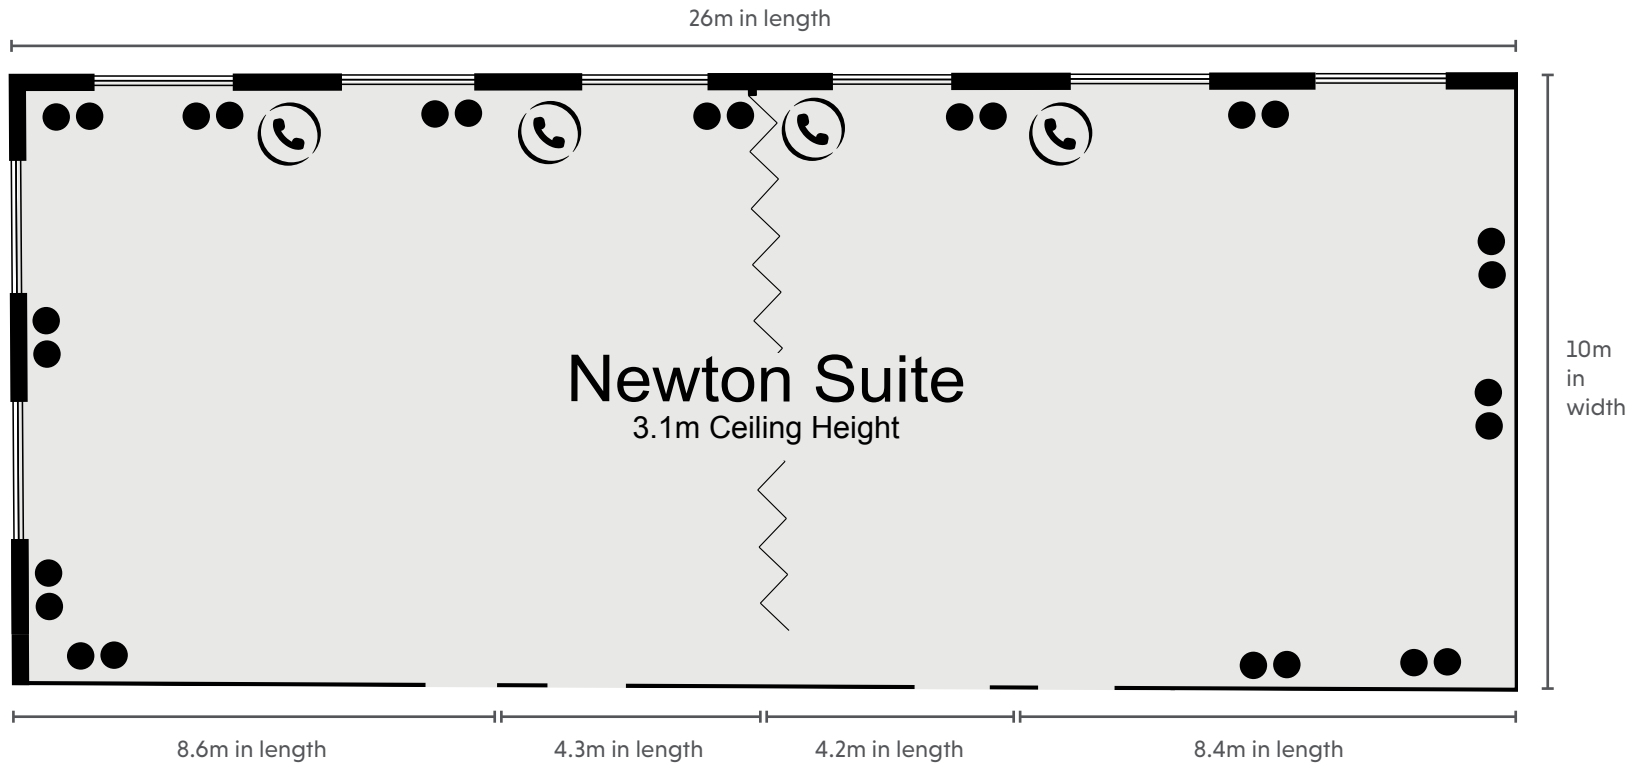

FOREST PINES

THE QHOTELS COLLECTION

CAPACITIES

Meeting Room	Dimensions (m) L x W x H	Floor	Theatre	Cabaret	Classroom	Boardroom	Banquet	U-Shape	Dinner Dance
Tennyson	25.7 x 13.1 x 3.5	G	360	224	172	96	300	78	280
Tennyson 1	12.9 x 8.6 x 3.5	G	121	64	58	32	80	26	60
Tennyson 4	12.9 x 8.6 x 3.5	G	121	64	58	32	80	26	60
Tennyson 1 & 2	12.9 x 12.9 x 3.5	G	180	104	85	48	130	38	100
Tennyson 3 & 4	12.9 x 12.6 x 3.5	G	180	104	85	48	130	38	100
Tennyson 2, 3 & 4	16.8 x 12.9 x 3.5	G	235	136	111	62	170	50	150
Tennyson 1, 2 & 3	16.8 x 12.9 x 3.5	G	235	136	113	62	170	50	150
Newton	26.0 x 10.0 x 3.1	1	280	168	133	72	180	60	160
Newton 1	8.4 x 10.0 x 3.1	1	90	80	42	24	60	19	40
Newton 4	8.4 x 10.0 x 3.1	1	90	48	42	24	60	19	40
Newton 1 & 2	12.7 x 10.0 x 3.1	1	137	80	64	36	85	29	75
Newton 3 & 4	12.7 x 10.0 x 3.1	1	137	80	64	36	85	29	75
Newton 2, 3 & 4	16.9 x 10.0 x 3.1	1	183	112	86	48	140	39	120
Newton 1, 2 & 3	16.9 x 10.0 x 3.1	1	183	112	86	48	140	39	120
The Plowright	8.8 x 6.4 x 2.8	1	40	32	28	20	n/a	13	n/a
Forest	25.0 x 12.0 x 2.7	G	220	150	100	60	180	50	160
Wesley	6.7 x 6.3 x 2.8	1	n/a	n/a	n/a	16	n/a	n/a	n/a
Dexter	6.7 x 6.5 x 2.8	1	n/a	n/a	n/a	16	n/a	n/a	n/a

KEY

- Single 13amp Power Point
- Double 13amp Power Point
- ☎ Telephone Socket
- ⚡ Partition Wall

KEY

- Single 13amp Power Point
- Double 13amp Power Point
- ☎ Telephone Socket
- ⋈ Partition Wall

FOREST PINES

THE GHOTELS COLLECTION

GROUND FLOOR

KEY

- Single 13amp Power Point
- Double 13amp Power Point
- ☎ Telephone Socket
- ⚡ Partition Wall

FOREST PINES

THE QHOTELS COLLECTION

FIRST FLOOR

KEY

- Single 13amp Power Point
- Double 13amp Power Point
- ☎ Telephone Socket
- ⋈ Partition Wall

FOREST PINES

THE QHOTELS COLLECTION

FIRST FLOOR