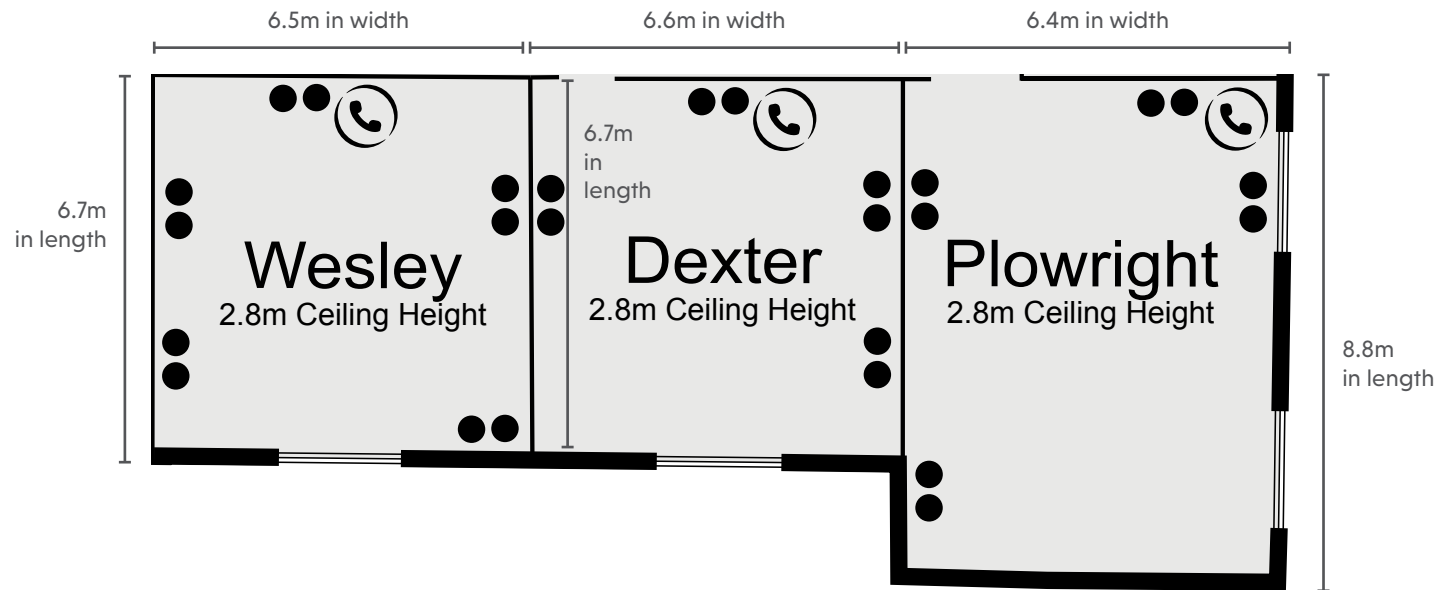

FOREST PINES

THE QHOTELS COLLECTION

CAPACITIES

Meeting Room	Dimensions (m) L x W x H	Floor	Theatre	Cabaret	Classroom	Boardroom	Banquet	U-Shape	Dinner Dance
Tennyson	25.7 x 13.1 x 3.5	G	360	224	172	96	300	78	280
Tennyson 1	12.9 x 8.6 x 3.5	G	121	64	58	32	80	26	60
Tennyson 4	12.9 x 8.6 x 3.5	G	121	64	58	32	80	26	60
Tennyson 1 & 2	12.9 x 12.9 x 3.5	G	180	104	85	48	130	38	100
Tennyson 3 & 4	12.9 x 12.6 x 3.5	G	180	104	85	48	130	38	100
Tennyson 2, 3 & 4	16.8 x 12.9 x 3.5	G	235	136	111	62	170	50	150
Tennyson 1, 2 & 3	16.8 x 12.9 x 3.5	G	235	136	113	62	170	50	150
Newton	26.0 x 10.0 x 3.1	1	280	168	133	72	180	60	160
Newton 1	8.4 x 10.0 x 3.1	1	90	80	42	24	60	19	40
Newton 4	8.4 x 10.0 x 3.1	1	90	48	42	24	60	19	40
Newton 1 & 2	12.7 x 10.0 x 3.1	1	137	80	64	36	85	29	75
Newton 3 & 4	12.7 x 10.0 x 3.1	1	137	80	64	36	85	29	75
Newton 2, 3 & 4	16.9 x 10.0 x 3.1	1	183	112	86	48	140	39	120
Newton 1, 2 & 3	16.9 x 10.0 x 3.1	1	183	112	86	48	140	39	120
The Plowright	8.8 x 6.4 x 2.8	1	40	32	28	20	n/a	13	n/a
Forest	25.0 x 12.0 x 2.7	G	220	150	100	60	180	50	160
Wesley	6.7 x 6.3 x 2.8	1	n/a	n/a	n/a	16	n/a	n/a	n/a
Dexter	6.7 x 6.5 x 2.8	1	n/a	n/a	n/a	16	n/a	n/a	n/a

KEY

- Single 13amp Power Point
- Double 13amp Power Point
- ☎ Telephone Socket
- ⚡ Partition Wall

KEY

- Single 13amp Power Point
- Double 13amp Power Point
- ☎ Telephone Socket
- ⋈ Partition Wall

FOREST PINES

THE GHOTELS COLLECTION

GROUND FLOOR

KEY

- Single 13amp Power Point
- Double 13amp Power Point
- ☎ Telephone Socket
- ⚡ Partition Wall

FOREST PINES

THE QHOTELS COLLECTION

FIRST FLOOR

KEY

- Single 13amp Power Point
- Double 13amp Power Point
- ☎ Telephone Socket
- ⋈ Partition Wall

FOREST PINES

THE QHOTELS COLLECTION

FIRST FLOOR