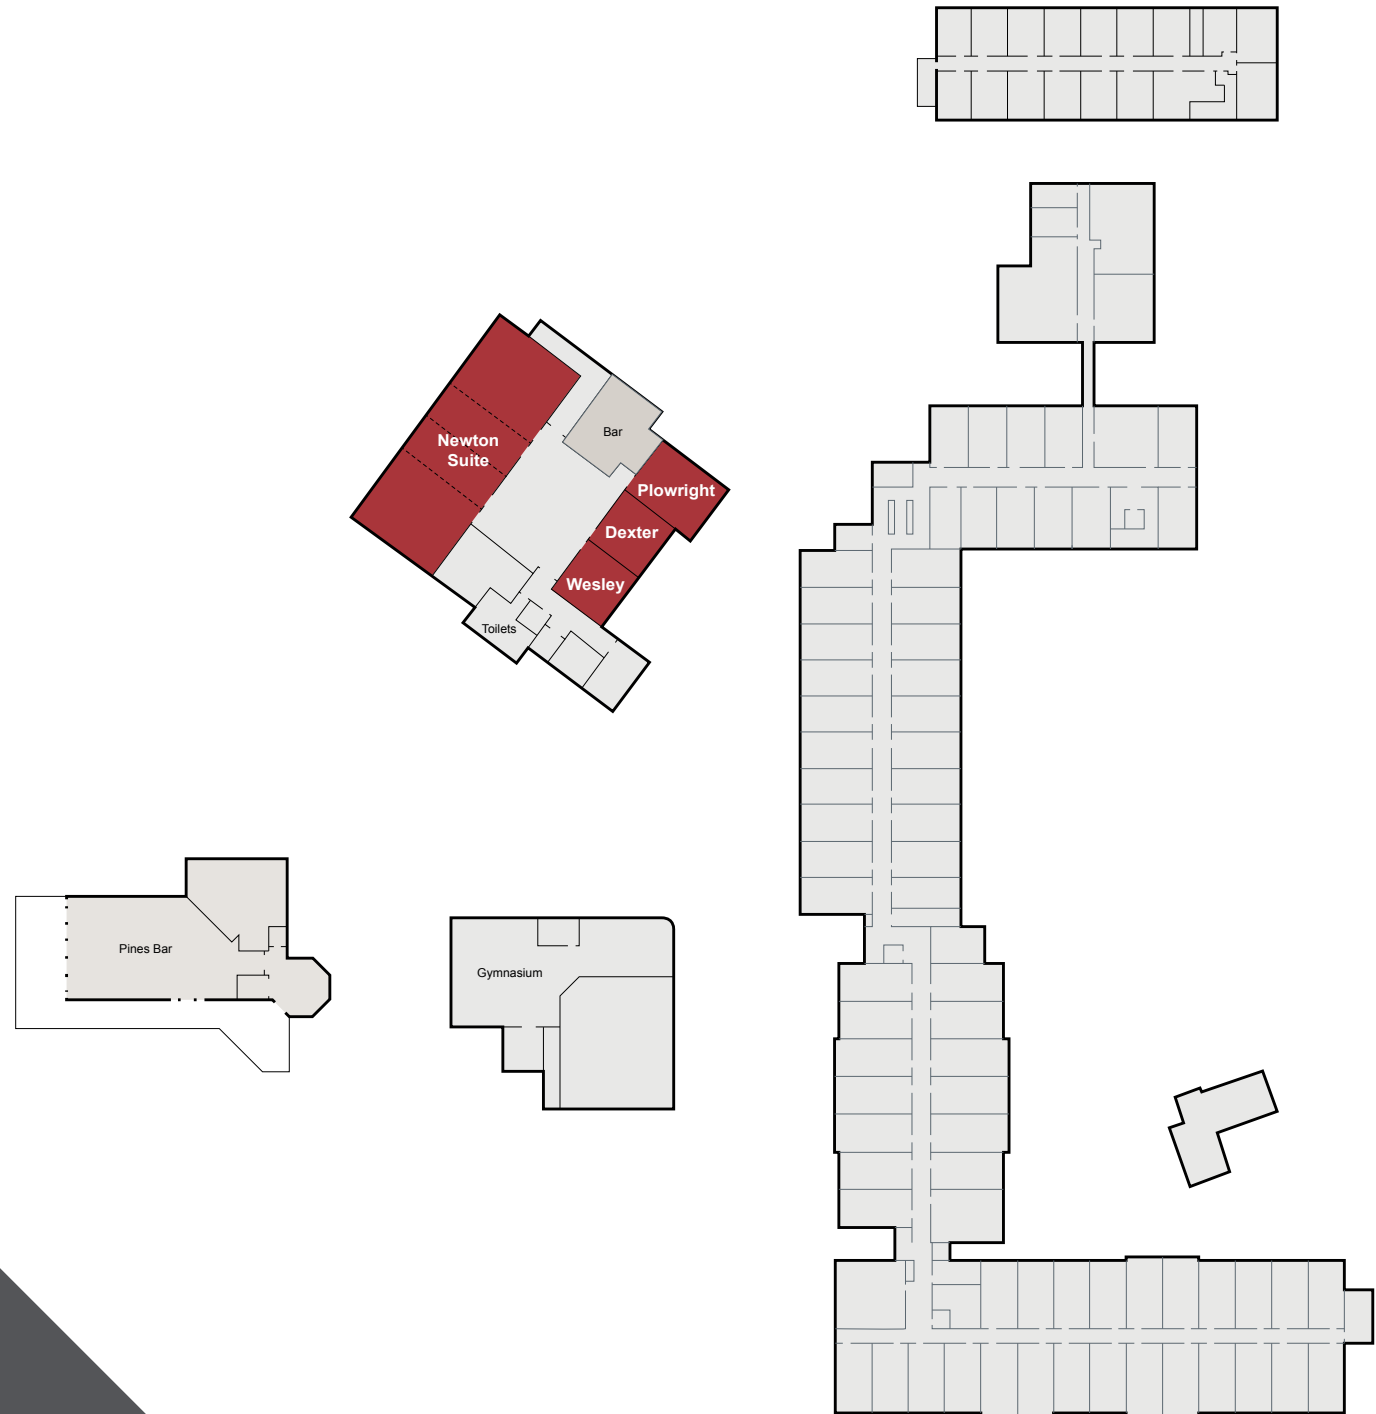

FOREST PINES

THE QHOTELS COLLECTION

CAPACITIES

Meeting Room	Dimensions (m) L x W x H	Floor	Theatre	Cabaret	Classroom	Boardroom	Banquet	U-Shape	Dinner Dance
Tennyson	25.7 x 13.1 x 3.5	G	360	224	172	96	300	78	280
Tennyson 1	12.9 x 8.6 x 3.5	G	121	64	58	32	80	26	60
Tennyson 4	12.9 x 8.6 x 3.5	G	121	64	58	32	80	26	60
Tennyson 1 & 2	12.9 x 12.9 x 3.5	G	180	104	85	48	130	38	100
Tennyson 3 & 4	12.9 x 12.6 x 3.5	G	180	104	85	48	130	38	100
Tennyson 2, 3 & 4	16.8 x 12.9 x 3.5	G	235	136	111	62	170	50	150
Tennyson 1, 2 & 3	16.8 x 12.9 x 3.5	G	235	136	113	62	170	50	150
Newton	26.0 x 10.0 x 3.1	1	280	168	133	72	180	60	160
Newton 1	8.4 x 10.0 x 3.1	1	90	80	42	24	60	19	40
Newton 4	8.4 x 10.0 x 3.1	1	90	48	42	24	60	19	40
Newton 1 & 2	12.7 x 10.0 x 3.1	1	137	80	64	36	85	29	75
Newton 3 & 4	12.7 x 10.0 x 3.1	1	137	80	64	36	85	29	75
Newton 2, 3 & 4	16.9 x 10.0 x 3.1	1	183	112	86	48	140	39	120
Newton 1, 2 & 3	16.9 x 10.0 x 3.1	1	183	112	86	48	140	39	120
The Plowright	8.8 x 6.4 x 2.8	1	40	32	28	20	n/a	13	n/a
Forest	25.0 x 12.0 x 2.7	G	220	150	100	60	180	50	160
Wesley	6.7 x 6.3 x 2.8	1	n/a	n/a	n/a	16	n/a	n/a	n/a
Dexter	6.7 x 6.5 x 2.8	1	n/a	n/a	n/a	16	n/a	n/a	n/a

FOREST PINES

THE QHOTELS COLLECTION

GROUND FLOOR

FOREST PINES

THE QHOTELS COLLECTION

FIRST FLOOR

FOREST PINES

THE QHOTELS COLLECTION

KEY

- Single 13amp Power Point
- Double 13amp Power Point
- ☎ Telephone Socket
- ⚡ Partition Wall

KEY

- Single 13amp Power Point
- Double 13amp Power Point
- ☎ Telephone Socket
- ⋈ Partition Wall

FOREST PINES

THE GHOTELS COLLECTION

GROUND FLOOR

KEY

- Single 13amp Power Point
- Double 13amp Power Point
- ☎ Telephone Socket
- ⚡ Partition Wall

FOREST PINES

THE QHOTELS COLLECTION

FIRST FLOOR

KEY